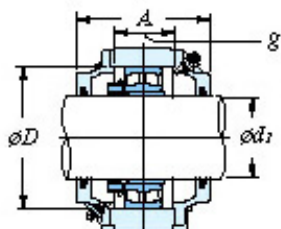

CBMA

Yong CBMA Spherical roller bearing...

Grease nipple size KOYO V520 One-piece type

Bearing No. V520

V520 Bearing 2D drawings and 3D CAD models

Bearing No.	V520
d1	90
H	125
J	320
L	380
A	170
S(Two)	-
S(Four)	M20
A1	110
D	180
J1	56
g	70
H1	40
H2	243
N	23
N1	32
Housing mass(kg)	27
Grease nipple size	R 1/4
Drain plug size	R 1/4