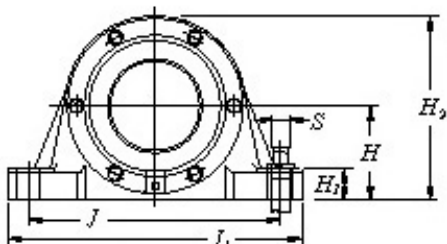

CBMA

Yong CBMA Spherical roller bearing...

Grease nipple size KOYO V520 One-piece type

Bearing No. V520

V520 Bearing 2D drawings and 3D CAD models

Bearing No.	V520
d1	90
H	125
J	320
L	380
A	170
S(Two)	-
S(Four)	M20
A1	110
D	180
J1	56
g	70
H1	40
H2	243
N	23
N1	32
Housing mass(kg)	27
Grease nipple size	R 1/4
Drain plug size	R 1/4