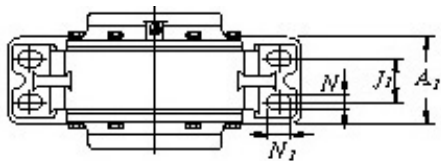

CBMA

Yong CBMA Spherical roller bearing...

Grease nipple size KOYO V520 One-piece type

Bearing No. V520

V520 Bearing 2D drawings and 3D CAD models

Bearing No.	V520
d1	90
H	125
J	320
L	380
A	170
S(Two)	-
S(Four)	M20
A1	110
D	180
J1	56
g	70
H1	40
H2	243
N	23
N1	32
Housing mass(kg)	27
Grease nipple size	R 1/4
Drain plug size	R 1/4