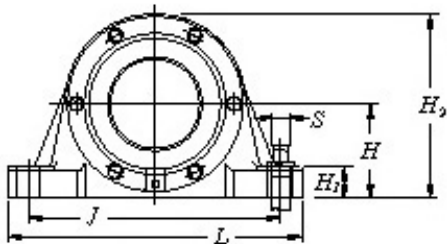

N1 KOYO V532 One-piece type

Bearing No. V532

V532 Bearing 2D drawings and 3D CAD models

Bearing No.	V532
d1	140
H	190
J	470
L	560
A	250
S(Two)	-
S(Four)	M24
A1	170
D	290
J1	92
g	113
H1	60
H2	375
N	29
N1	50
Housing mass(kg)	92
Grease nipple size	R 1/4
Drain plug size	R 1/4