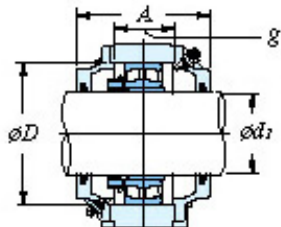

N1 KOYO V532 One-piece type

Bearing No. V532

V532 Bearing 2D drawings and 3D CAD models

Bearing No.	V532
d1	140
H	190
J	470
L	560
A	250
S(Two)	-
S(Four)	M24
A1	170
D	290
J1	92
g	113
H1	60
H2	375
N	29
N1	50
Housing mass(kg)	92
Grease nipple size	R 1/4
Drain plug size	R 1/4