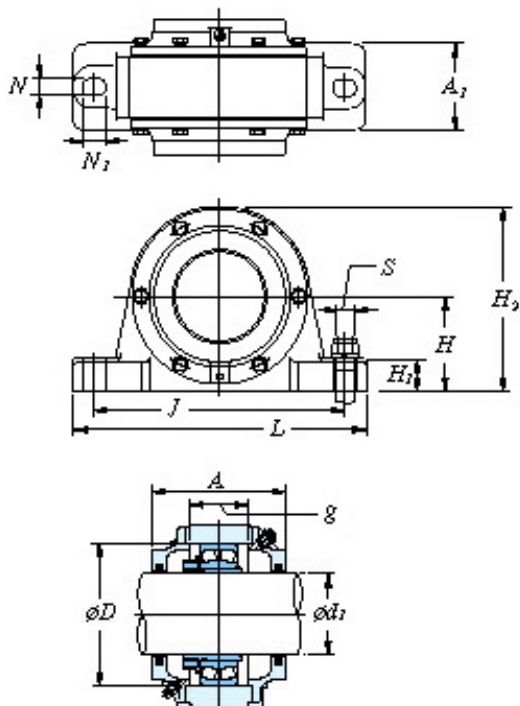

CBMA

Yong CBMA Spherical roller bearing...

V515 Bearing 2D drawings and 3D CAD models

Housing mass(kg) KOYO V515 One-piece type

Bearing No. V515

Bearing No.	V515
d1	65
H	90
J	230
L	280
A	118
S(Two)	M18
S(Four)	-
A1	80
D	130
J1	-
g	50
H1	30
H2	175
N	21
N1	25
Housing mass(kg)	10
Grease nipple size	R 1/8
Drain plug size	R 1/8