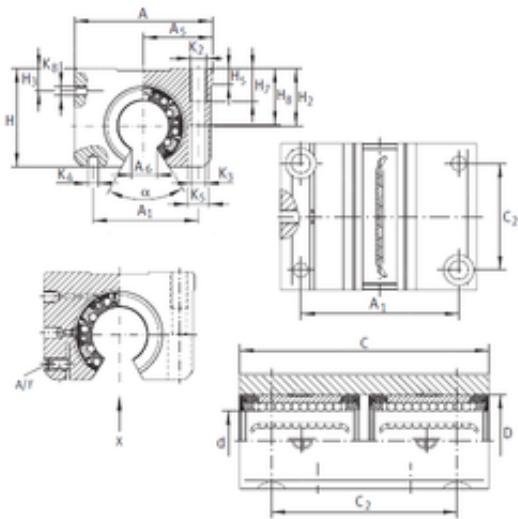

## Angle CBMA Spherical roller bearing...

KTNOS 20 C-PP-AS Bearing 2D drawings and 3D CAD models

Angle (?) INA KTNOS 20 C-PP-AS linear-bearings

Bearing No. KTNOS 20 C-PP-AS

Bore Diameter	20 mm
Outer Diameter	32 mm
d	20 mm
D	32 mm
A6	9 mm
A/F	2,5 mm
H5	8 mm
H7	18 mm
H8	24 mm
K3	6,6 mm
K4	5 mm
K5	11 mm
Thread (K2)	M8
Thread (K8)	M6
H3	11 mm
A5	30 mm
C3	33 mm
Angle (?)	55 °
A	60 mm
A1	45 mm
C	96 mm
H	42 mm
H2	25 mm
C2	76 mm
Weight	0,52 Kg